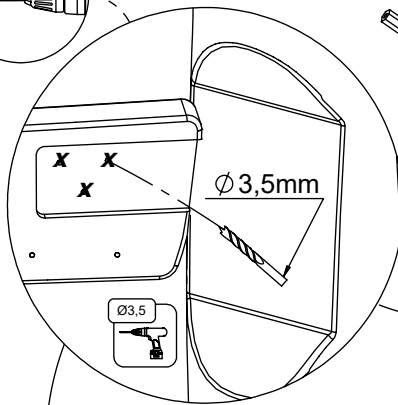

vinci  
play

Ø 5.5 mm

Ø 8.5mm

vinci play

[cm]

X

X

V

[cm]

vinci  
play

S<97

S>97

L>25mm **✓**    L≤25mm **X**

L>25mm **✓**

L≤25mm **✓**

L>25mm **✓** 

[cm]

vinci  
play

6x **5x50sxs**

[cm]

vinci  
play

2xb389

6x 5x30sxs

4x 8x50sxi

0,2 !

! 30mm < Z < 85mm

4x 5x50sxs

Ø3.5mm

4x 5x50sxs

[cm]

vinci play

4x 8x50sxi