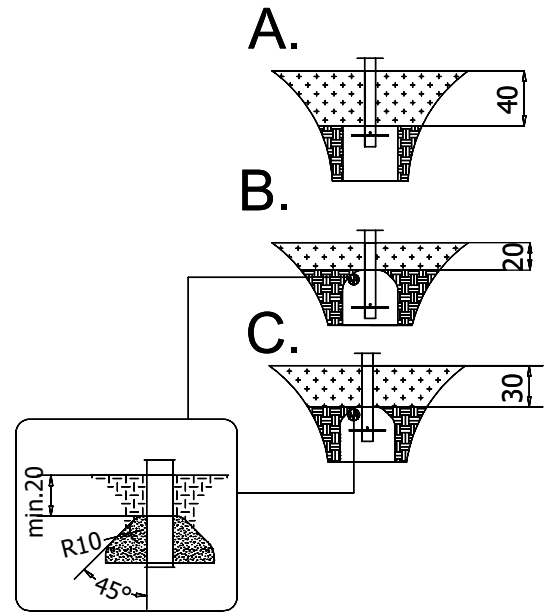

vinci  
play

[cm]

2h

K21

>0,06m³

vinci  
play

127446 (A)  
x1

127447 (B)  
x1

vinci  
play

Ø 5.5 mm

Ø 8.5mm

vinci play

[cm]

X

X

V

[cm]

vinci  
play

S<97

S>97

L>25mm **✓**    L≤25mm **X**

L>25mm **✓**

L≤25mm **✓**

L>25mm **✓** 

0,2 !

! 30mm < Z < 85mm

4x 5x50sxs

Ø3.5mm

4x 5x50sxs

[cm]

vinci play

4x 8x50sxi