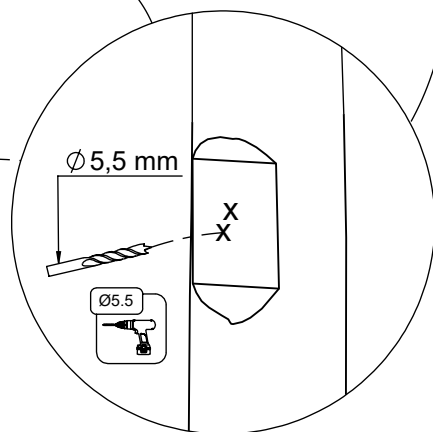

vinci  
play

Ø 5.5 mm

Ø 8.5mm

vinci play

[cm]

X

X

V

0,2 !

! 30mm < Z < 85mm

4x 5x50sxs

Ø3.5mm

4x 5x50sxs

[cm]

vinci play

4x 8x50sxi

[cm]

vinci  
play

6x 5x30sxs

[cm]

vinci  
play

4x 8x50sxi

6x 5x30sxs

[cm]