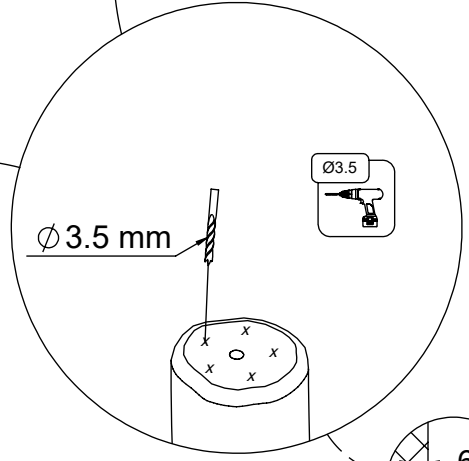

0,2 !

! 30mm < Z < 85mm

4x 5x50sxs

Ø3.5mm

4x 5x50sxs

[cm]

vinci play

4x 8x50sxi

2x 12e007

[cm]

vinci  
play

1x 12e081

6x 8x50sxi

[cm]

vinci  
play

[cm]

vinci  
play

2x 12e083

[cm]

vinci  
play

48h

2,9

vinci  
play  
Art. Nr.

202