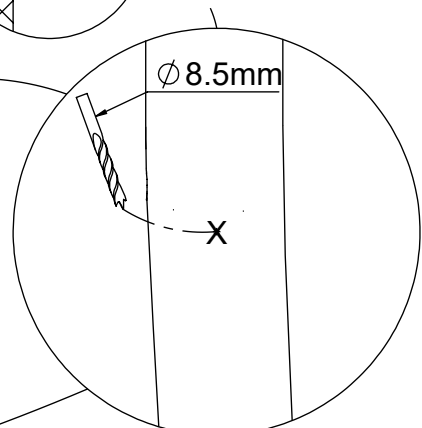

vinci  
play

Ø 5.5 mm

Ø 8.5mm

vinci play

[cm]

X

X

V

[cm]

vinci  
play

S<97

S>97

L>25mm **✓**    L≤25mm **X**

L>25mm **✓**

L≤25mm **✓**

L>25mm **✓** 

0,2 !

! 30mm < Z < 85mm

4x 5x50sxs

Ø3.5mm

4x 5x50sxs

[cm]

vinci play

4x 8x50sxi