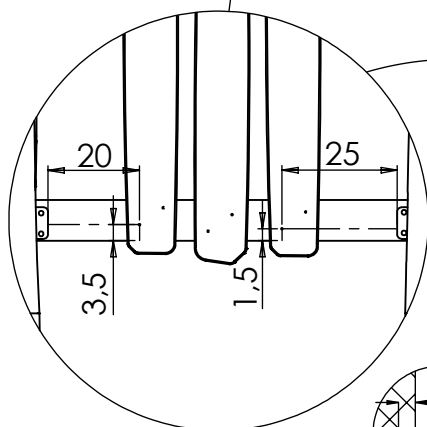

6x **5x50sxs**

[cm]

vinci
play