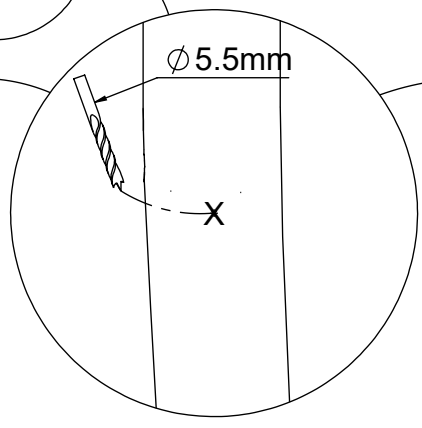

vinci  
play

Ø 5.5 mm

Ø 8.5mm

vinci play

[cm]

X

X

V

[cm]

vinci  
play

S<97

S>97

L>25mm **✓**    L≤25mm **X**

L>25mm **✓**

L≤25mm **✓**

L>25mm **✓** 

0,2 !

! 30mm < Z < 85mm

4x 5x50sxs

Ø3.5mm

4x 5x50sxs

[cm]

vinci play

4x 8x50sxi