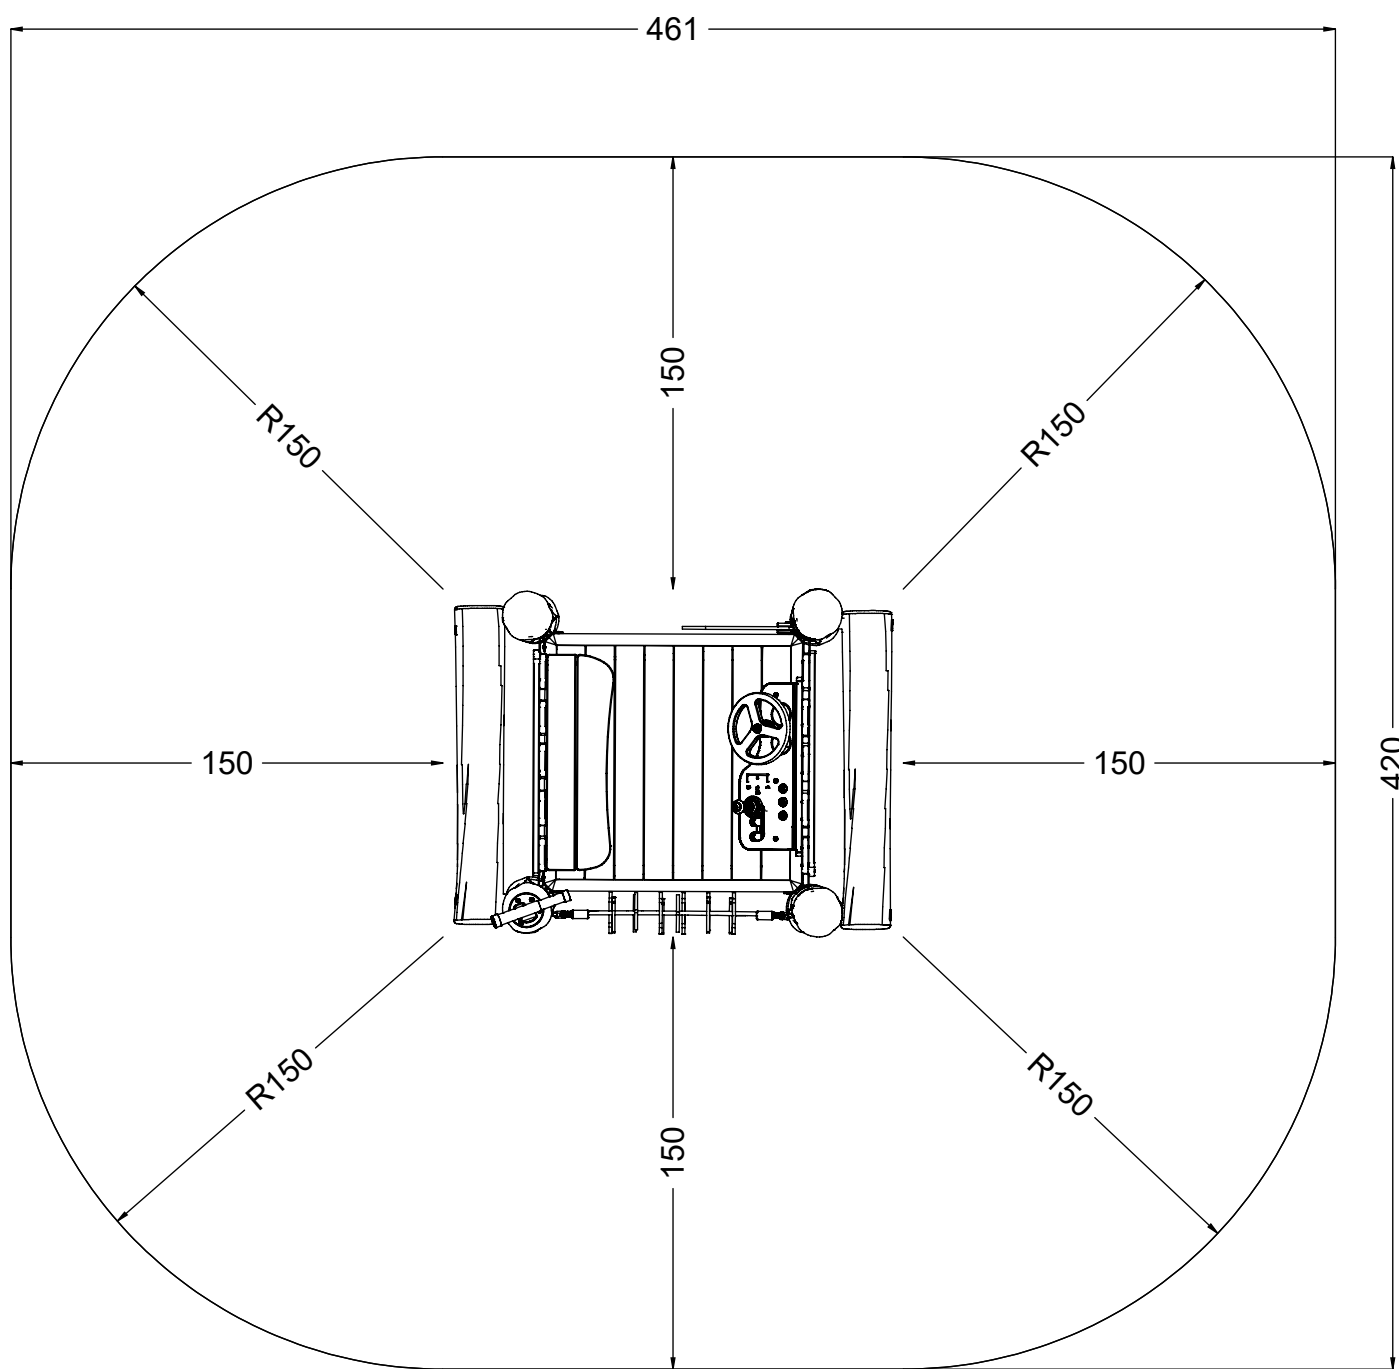

[cm]

vinci
play