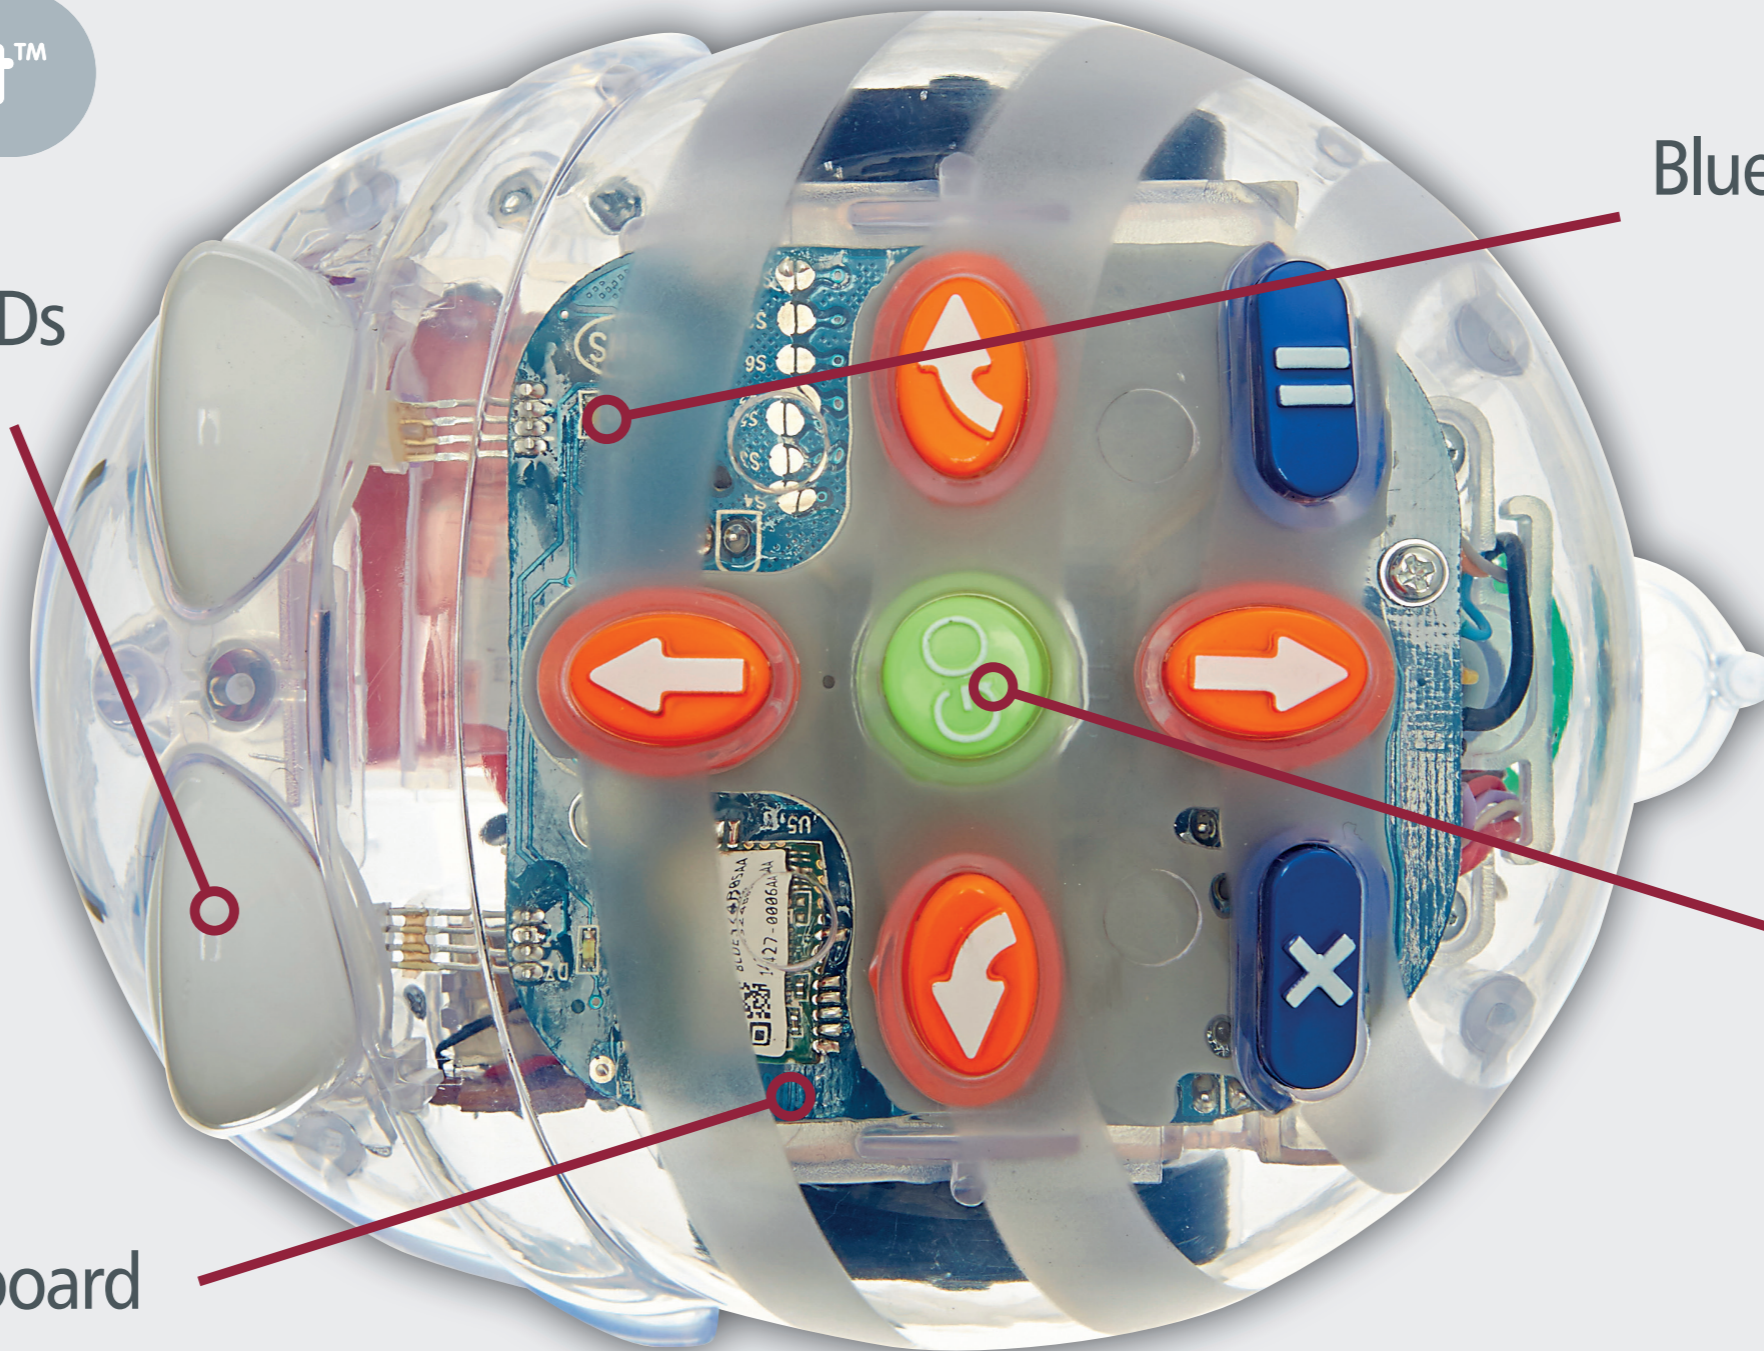

# Blue-Bot™

Tablet or PC controlled floor robot

**tts** Blue-Bot™

Indicator LEDs  
(inside)

Blue LED

Command  
input buttons

Circuit board

[www.tts-shopping.com](http://www.tts-shopping.com)

# Blue-Bot™

Tablet or PC controlled floor robot

**tts** Blue-Bot™

Power connector

Rechargeable  
battery

Gearbox

Wheel

Motors