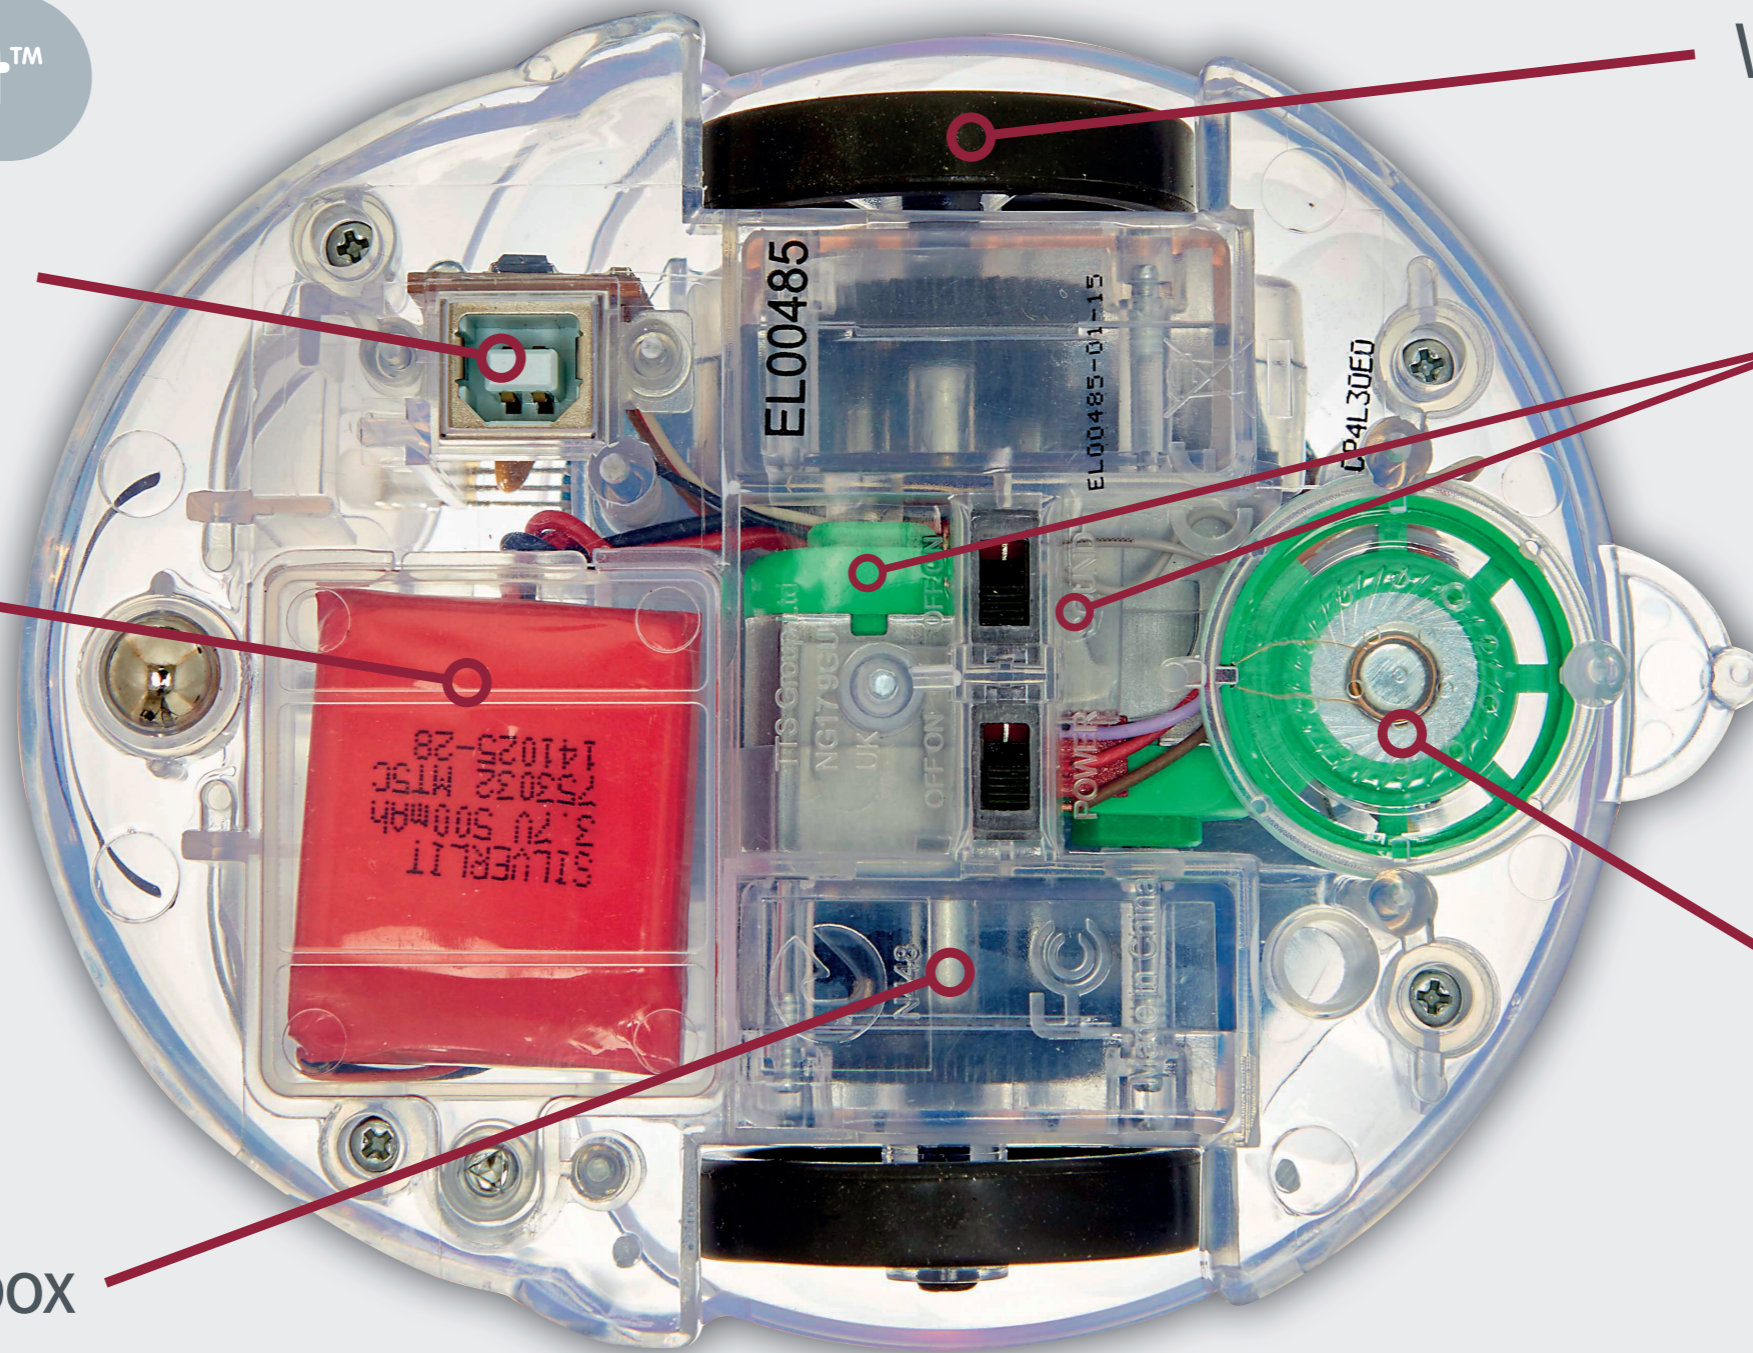

tts Blue-Bot™

Power connector

Rechargeable
battery

Gearbox

Wheel

Motors

Loudspeaker